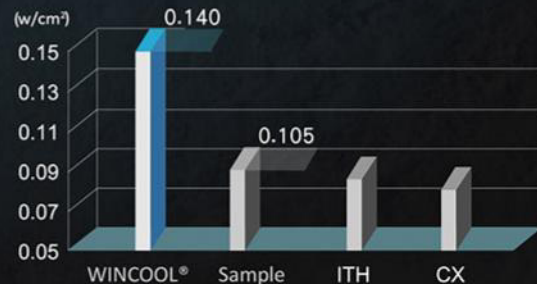

**Cooling Feeling**  
清涼感

溫度於織物上的變化

Temperature distribution diagram

長時間穿著WINCOOL®纖維服飾，可調節室內空調溫度，具環保節能之功效

By wearing WINCOOL® apparel, it can reduce 1.4°C body temperature which saves the electricity and achieve a real contribution to the earth

**Dry Function**  
乾爽性

水分在針織物上散發狀況 Speedy fresh fabric

水分於短時間內可散發於空氣中  
The water will be transferred to the surface within a short time

**UV-Cut**  
隔離紫外線

適當的WINCOOL®纖維製品依據 "AS/NZS4399 : APPENDEX A-1996" 檢測，配合適當的織物組織與紗原料設計，UPF值可達50以上。

According to the AS/NZS4399 :APPENDEX A-1996 testing standard, the well-defined WINCOOL® fabric structure and yarn constitution design will possess UPF 50+ value.

**Comfort**  
舒適性

市售涼感針織物Qmax比較

Qmax comparison of cool fabrics in the market